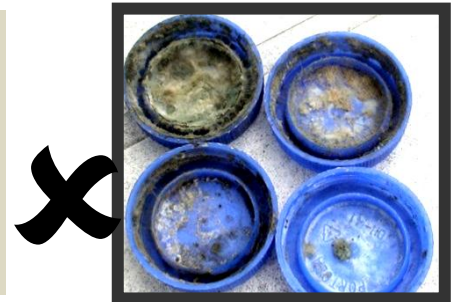

Between us, we've collected  
**OVER 7 TONNE**

More than **20** transit van loads less  
in landfill **WELL DONE everyone**

PLEASE  
WASH & DRY THEM  
AS YOU USE THEM

EACH BAG OF TOPS HAS TO BE  
HAND SORTED AT HOME,  
BEFORE GOING ON TO BE GROUND UP  
... SOME SACKFULS ARE VERY BAD

Recycling **PLASTIC MILK BOTTLE TOPS** helps our environment.

Plastic tops in landfill sites take 100's of years to bio-degrade.

The money from GHS Recycling Portsmouth

helps bring bread to hungry children in Seica Mare, Romania